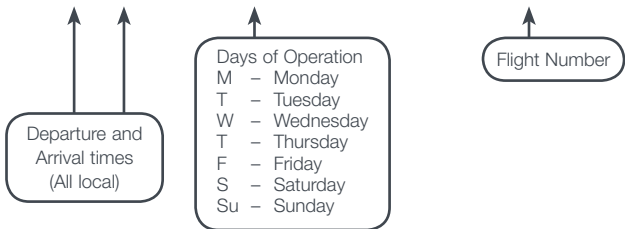

How to Use This Guide

The Dublin Airport Timetable Summer 2011 is produced by the DAA External Communications Department, Dublin Airport. The Summer Timetable operates from the 31 March to 29 October 2011. All flights are listed under their points of departure at local time.

The information in this booklet is issued only as a guide and is based on the best information available at the time of publication. Flight times and other details should be confirmed with the airline concerned or with your local travel agent. Great care has been taken to ensure that all the information in this booklet is correct. However, as flight times, destinations and frequencies are subject to change, Dublin Airport cannot accept responsibility for any inaccuracies.

Example of how to use this guide:

From Dublin	Dep	Arr	Flight	Days of Service	To Dublin	Dep	Arr	Flight	Days of Service					
TO ABERDEEN (ABZ)					FROM ABERDEEN (ABZ)									
01-Apr	28-Oct	07:45	08:55	FR182	M	-----	01-Apr	28-Oct	09:20	10:30	FR183	M	-----	
01-Apr	28-Oct	09:35	10:45	FR182	-----	S	-	01-Apr	28-Oct	11:20	12:30	FR183	-----	S
01-Apr	28-Oct	12:40	13:50	FR182	-----	Su	-	01-Apr	28-Oct	14:15	15:25	FR183	-----	Su
01-Apr	28-Oct	15:45	16:55	FR182	-----	F	--	01-Apr	28-Oct	17:20	18:30	FR183	-----	F
01-Apr	28-Oct	16:05	17:15	FR182	-----	T	--	01-Apr	28-Oct	17:40	18:50	FR183	-----	T